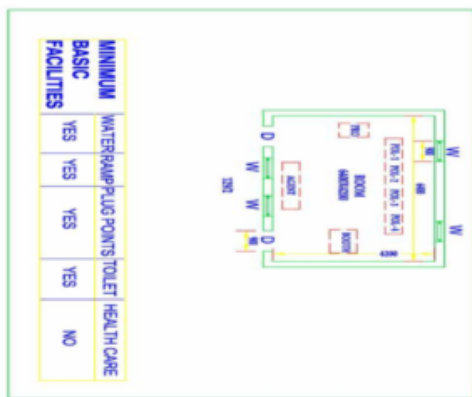

Nazri Naksha

Google Map View

Polling Station Building Front View

Polling Station Front View

Cad View

Key MAP View