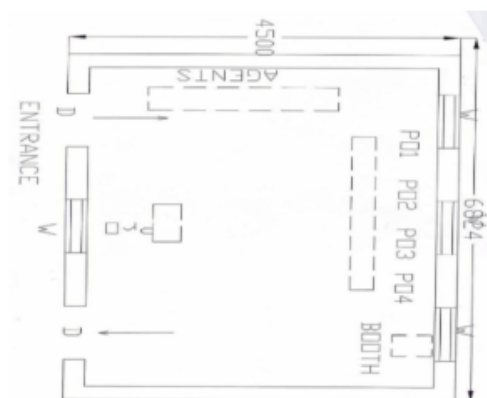

Nazri Naksha

Google Map View

Polling Station Building Front View

Polling Station Front View

Cad View

Key MAP View