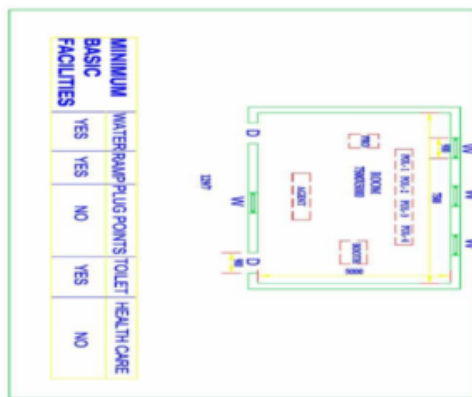

Nazri Naksha

Google Map View

Polling Station Building Front View

Polling Station Front View

Cad View

Key MAP View