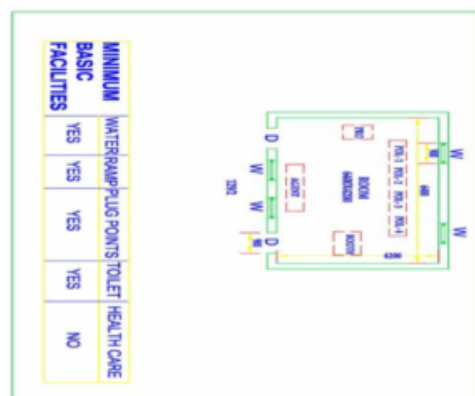

Nazri Naksha

Google Map View

Polling Station Building Front View

Polling Station Front View

Cad View

Key MAP View