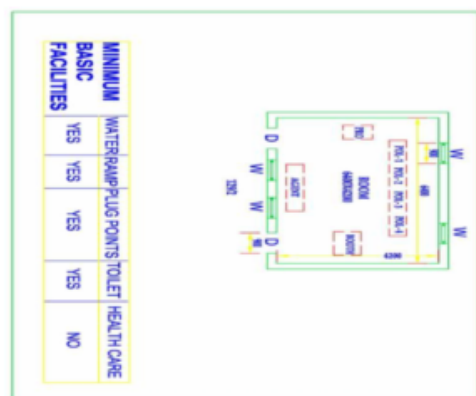

Nazri Naksha

Google Map View

Polling Station Building Front View

Polling Station Front View

Cad View

Key MAP View