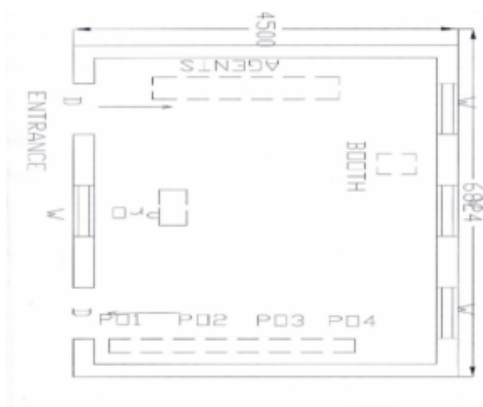

Nazri Naksha

Google Map View

Polling Station Building Front View

Polling Station Front View

Cad View

Key MAP View