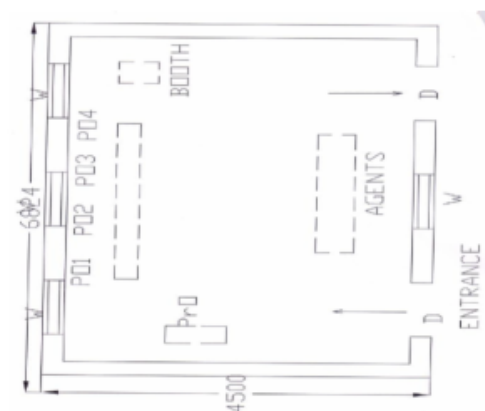

Nazri Naksha

Google Map View

Polling Station Building Front View

Polling Station Front View

Cad View

Key MAP View