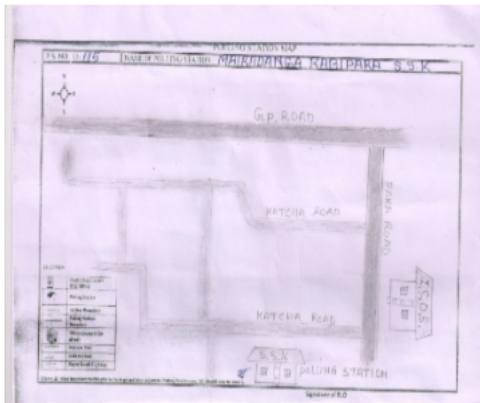

Nazri Naksha

Google Map View

Polling Station Building Front View

Polling Station Front View

Cad View

Key MAP View