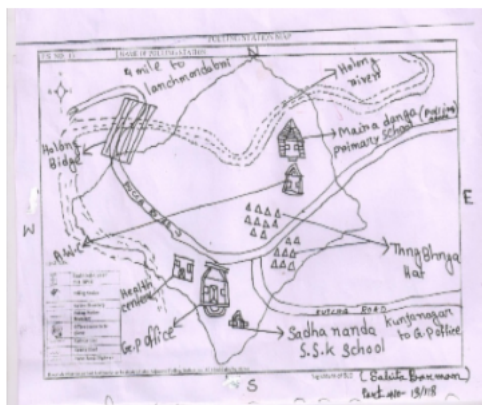

Nazri Naksha

Google Map View