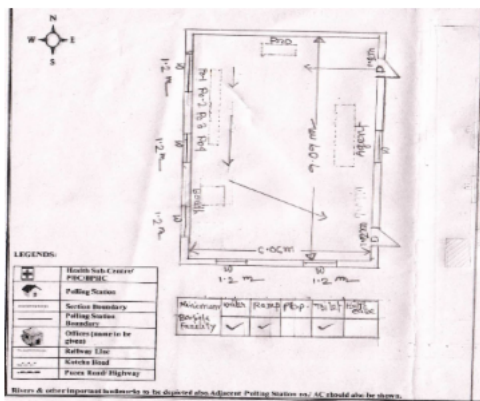

Nazri Naksha

Google Map View