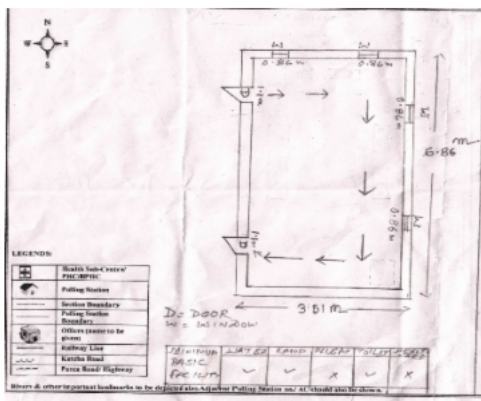

Nazri Naksha

Google Map View