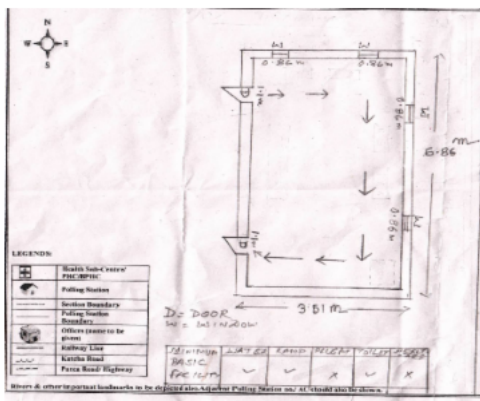

Nazri Naksha

Google Map View