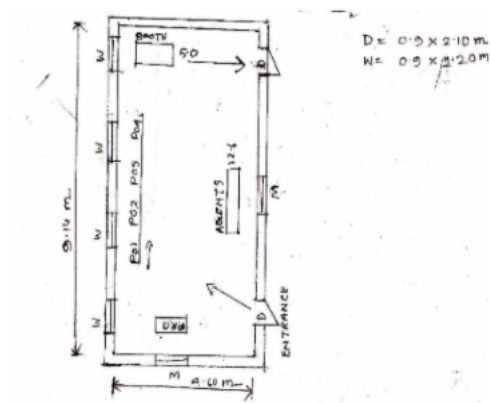

Nazri Naksha

Google Map View