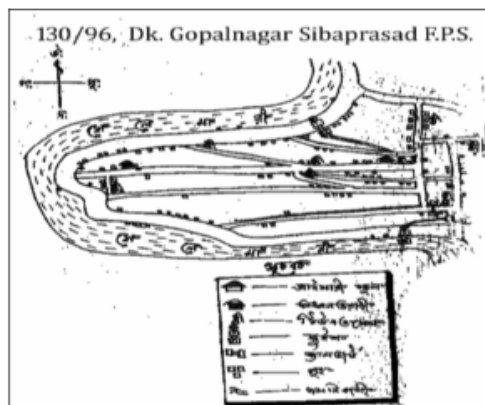

Nazri Naksha

Google Map View