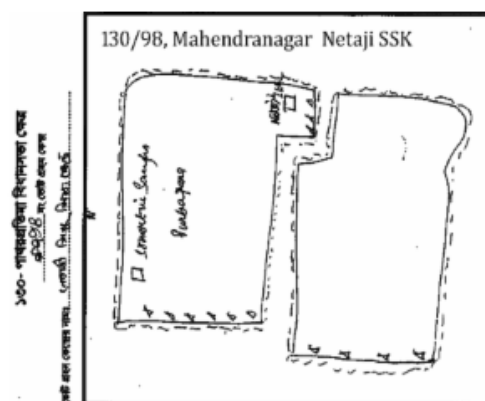

Nazri Naksha

Google Map View