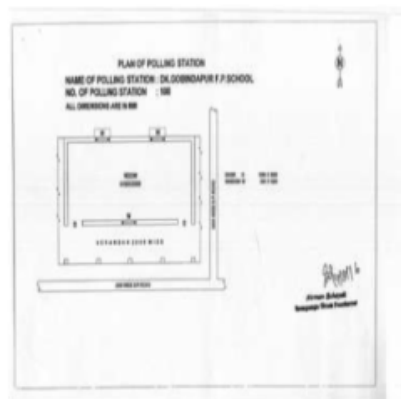

Nazri Naksha

Google Map View

Polling Station Building Front View

Polling Station Front View

Cad View

Key MAP View