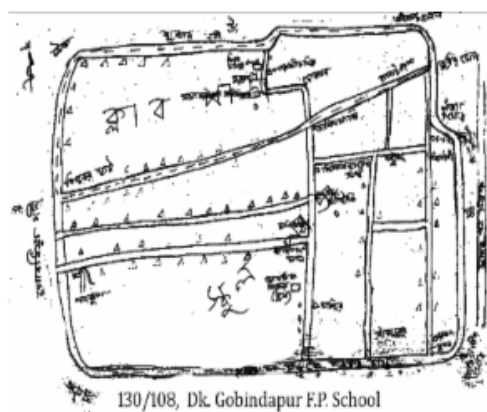

Nazri Naksha

130/108, Dk. Gobindapur F.P. School