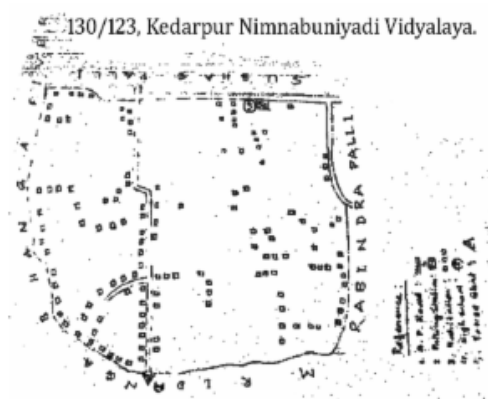

Nazri Naksha

Google Map View