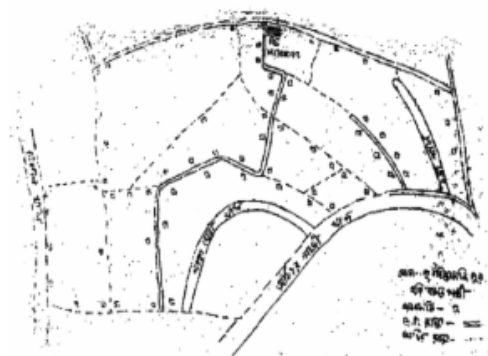

Nazri Naksha

Google Map View

130/130, Purba Chintamanipur FPS