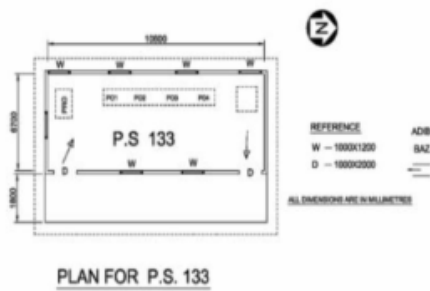

Nazri Naksha

Google Map View

Polling Station Building Front View

Polling Station Front View

Cad View

Key MAP View