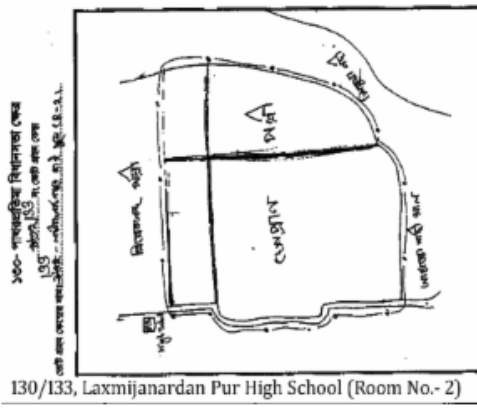

Nazri Naksha

130/133, Laxmijanardan Pur High School (Room No.- 2)