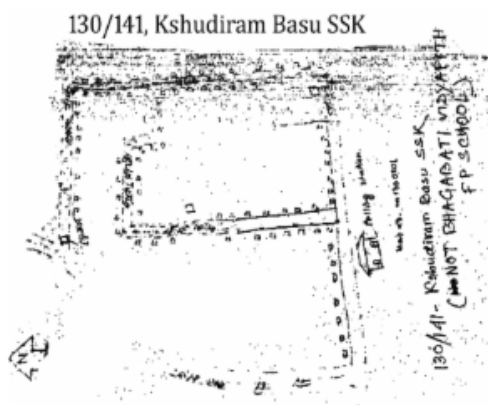

Nazri Naksha

Google Map View