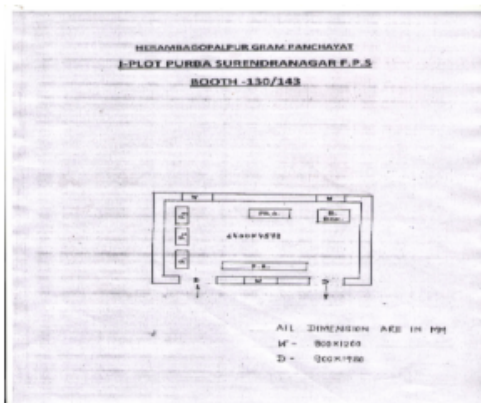

Nazri Naksha

Google Map View

Polling Station Building Front View

Polling Station Front View

Cad View

Key MAP View