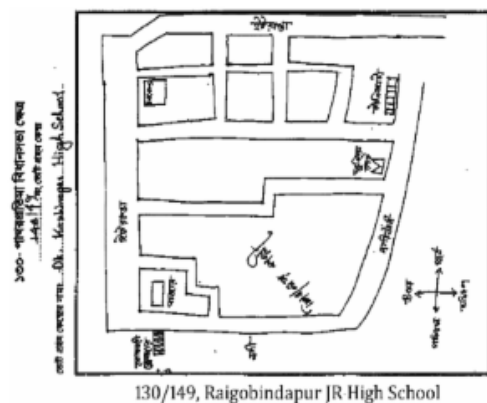

Nazri Naksha

130/149, Raigobindapur JR High School