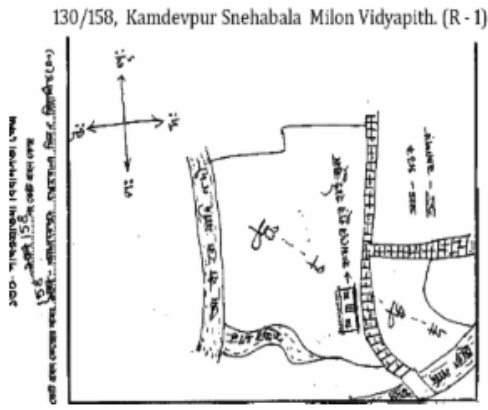

Nazri Naksha

Google Map View