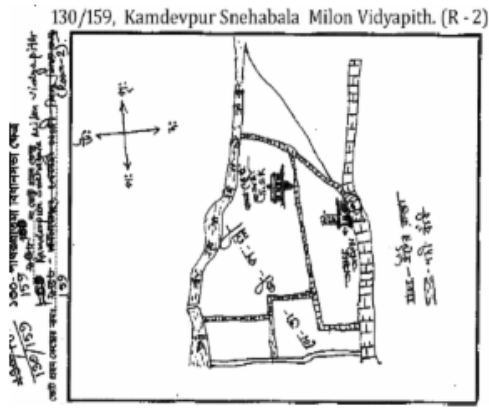

Nazri Naksha

Google Map View