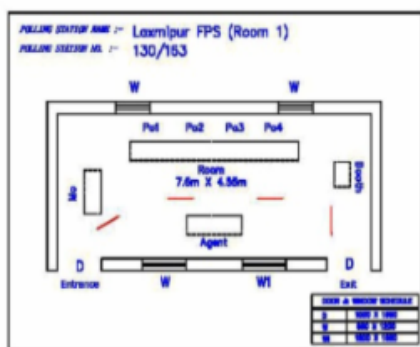

Nazri Naksha

Google Map View

Polling Station Building Front View

Polling Station Front View

Cad View

Key MAP View