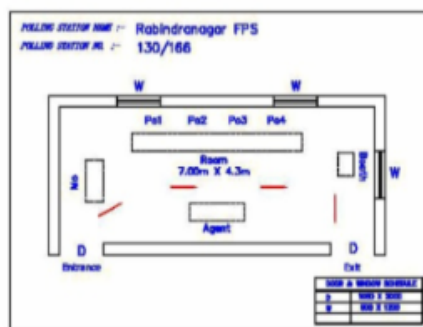

Nazri Naksha

130/166, Rabindranagar F.P. School

Google Map View

Polling Station Building Front View

Polling Station Front View

Cad View

Key MAP View