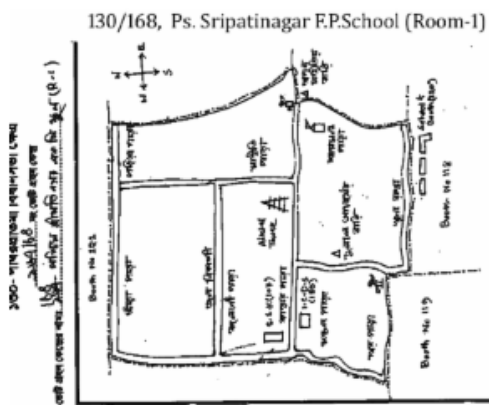

Nazri Naksha

Google Map View