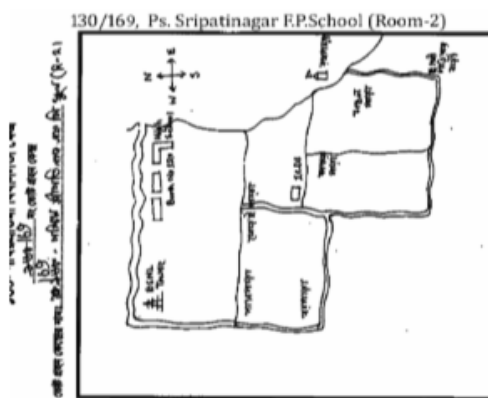

Nazri Naksha

Google Map View