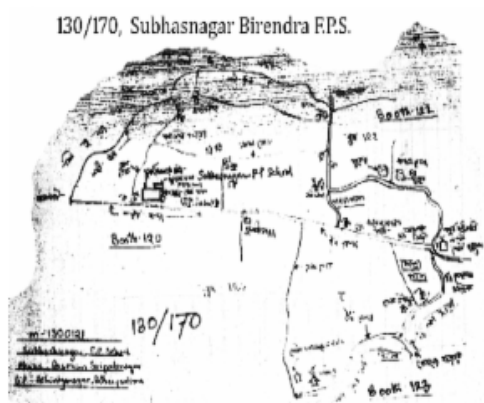

Nazri Naksha

Google Map View