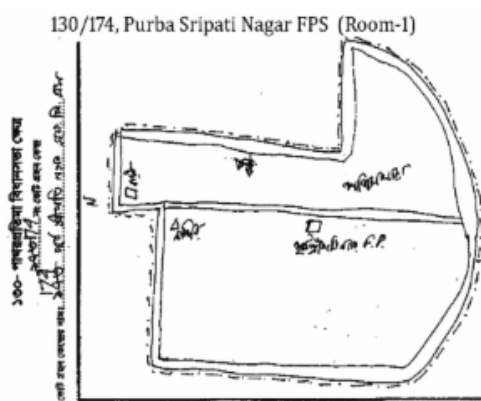

Nazri Naksha

Google Map View