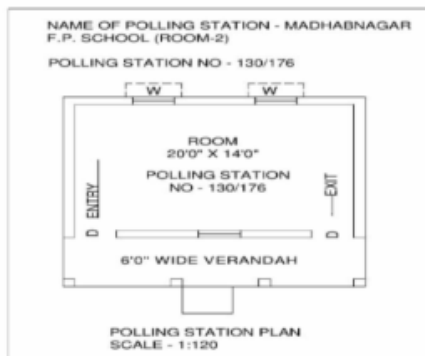

Nazri Naksha

Google Map View

Polling Station Building Front View

Polling Station Front View

Cad View

Key MAP View