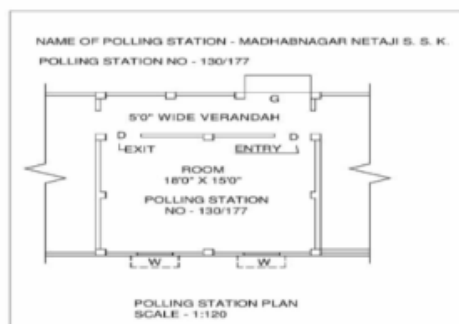

Nazri Naksha

Google Map View

Polling Station Building Front View

Polling Station Front View

Cad View

Key MAP View