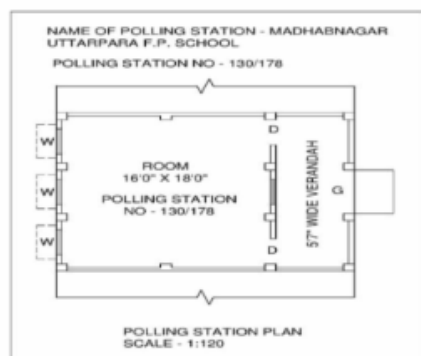

Nazri Naksha

Google Map View

Polling Station Building Front View

Polling Station Front View

Cad View

Key MAP View