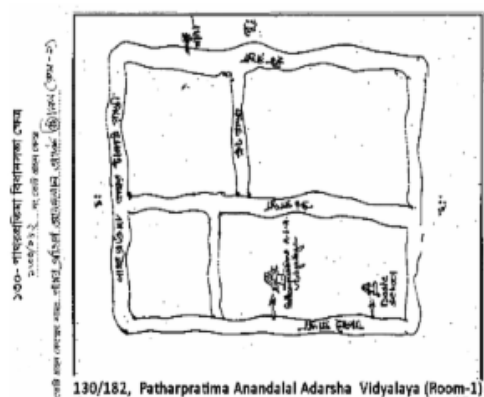

Nazri Naksha

Google Map View