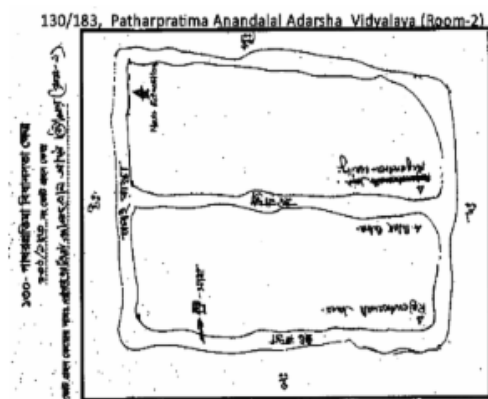

Nazri Naksha

Google Map View