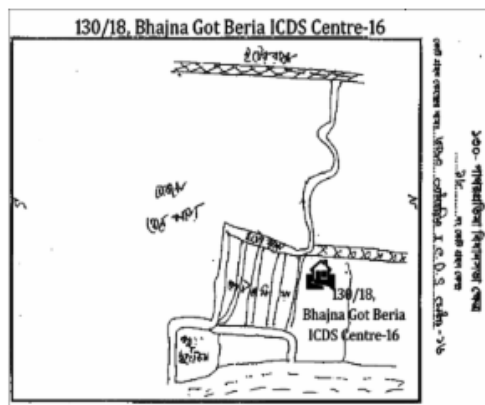

Nazri Naksha

Google Map View