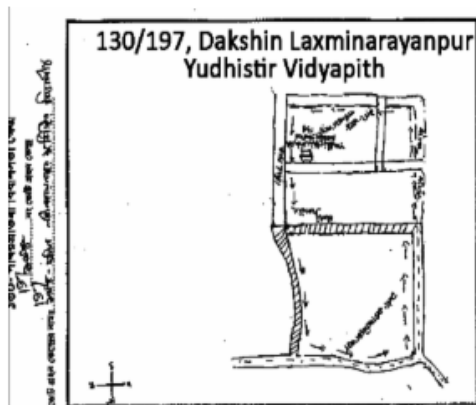

Nazri Naksha

Google Map View