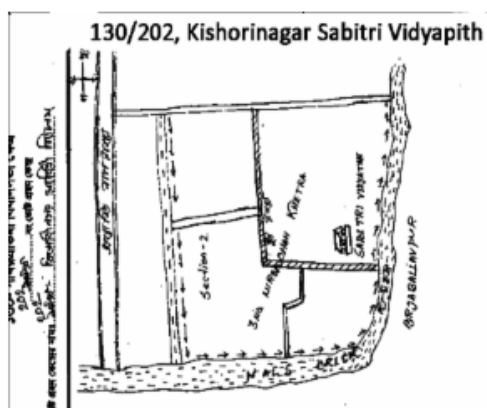

Nazri Naksha

Google Map View