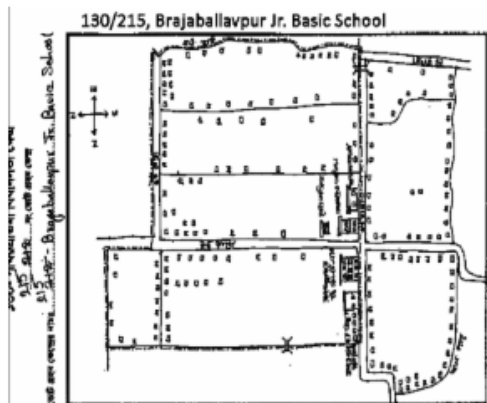

Nazri Naksha

Google Map View