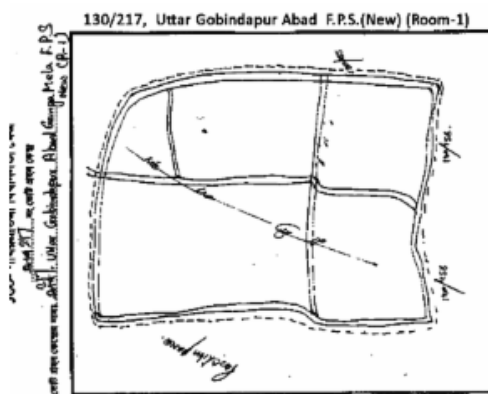

Nazri Naksha

Google Map View