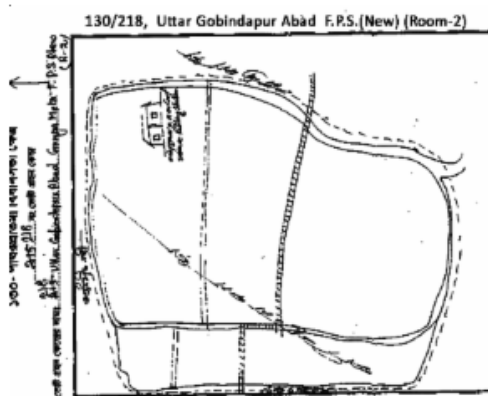

Nazri Naksha

Google Map View