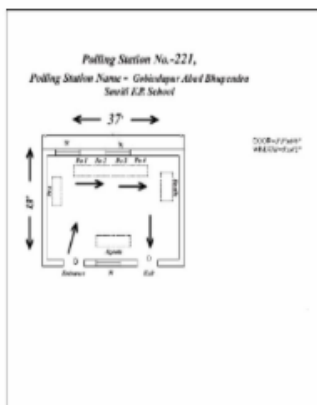

Nazri Naksha

130/220, Brajaballavpur Dakshin F.P.School

Google Map View

Polling Station Building Front View

Polling Station Front View

Cad View

Key MAP View