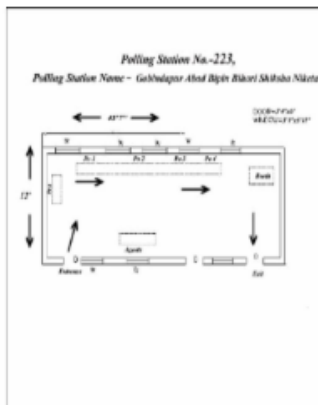

Nazri Naksha

Google Map View

Polling Station Building Front View

Polling Station Front View

Cad View

Key MAP View