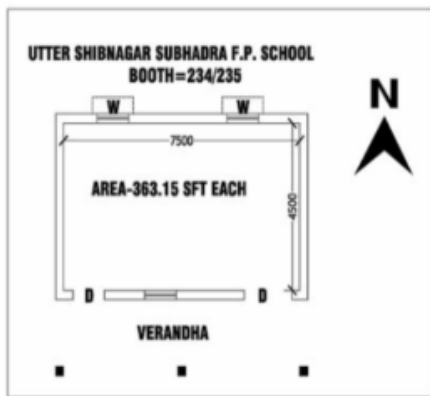

Nazri Naksha

Google Map View

Polling Station Building Front View

Polling Station Front View

Cad View

Key MAP View