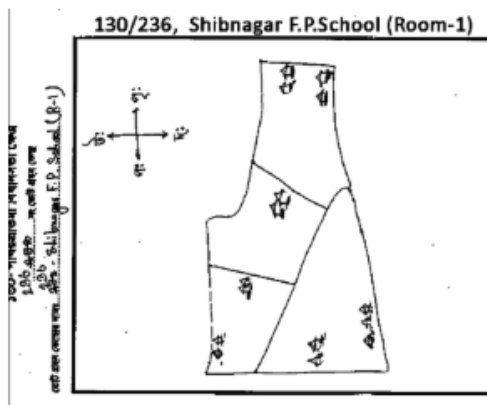

Nazri Naksha

Google Map View