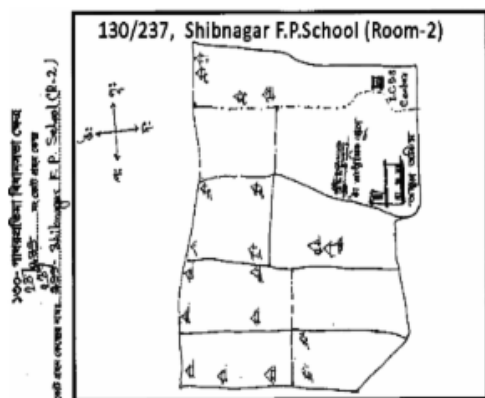

Nazri Naksha

Google Map View