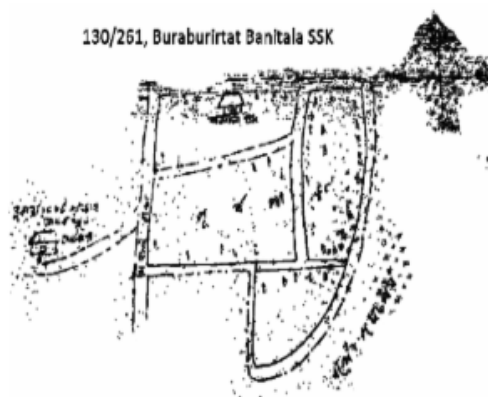

Nazri Naksha

Google Map View