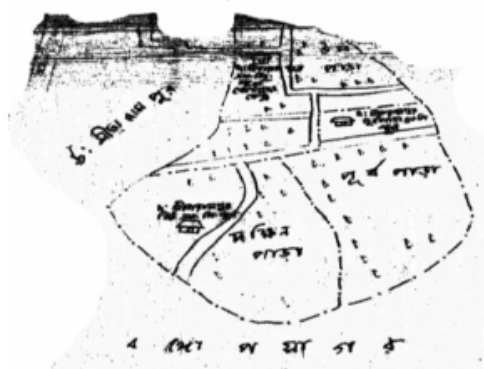

Nazri Naksha

Google Map View

130/264, Dk. Sitarampur F.P.School