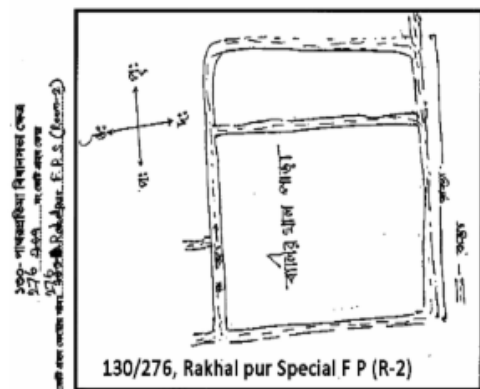

Nazri Naksha

130/276, Rakhal pur Special F P (R-2)