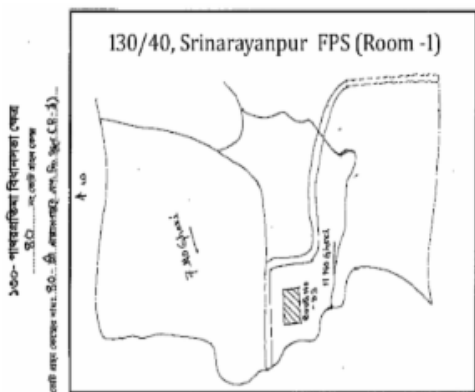

Nazri Naksha

Google Map View